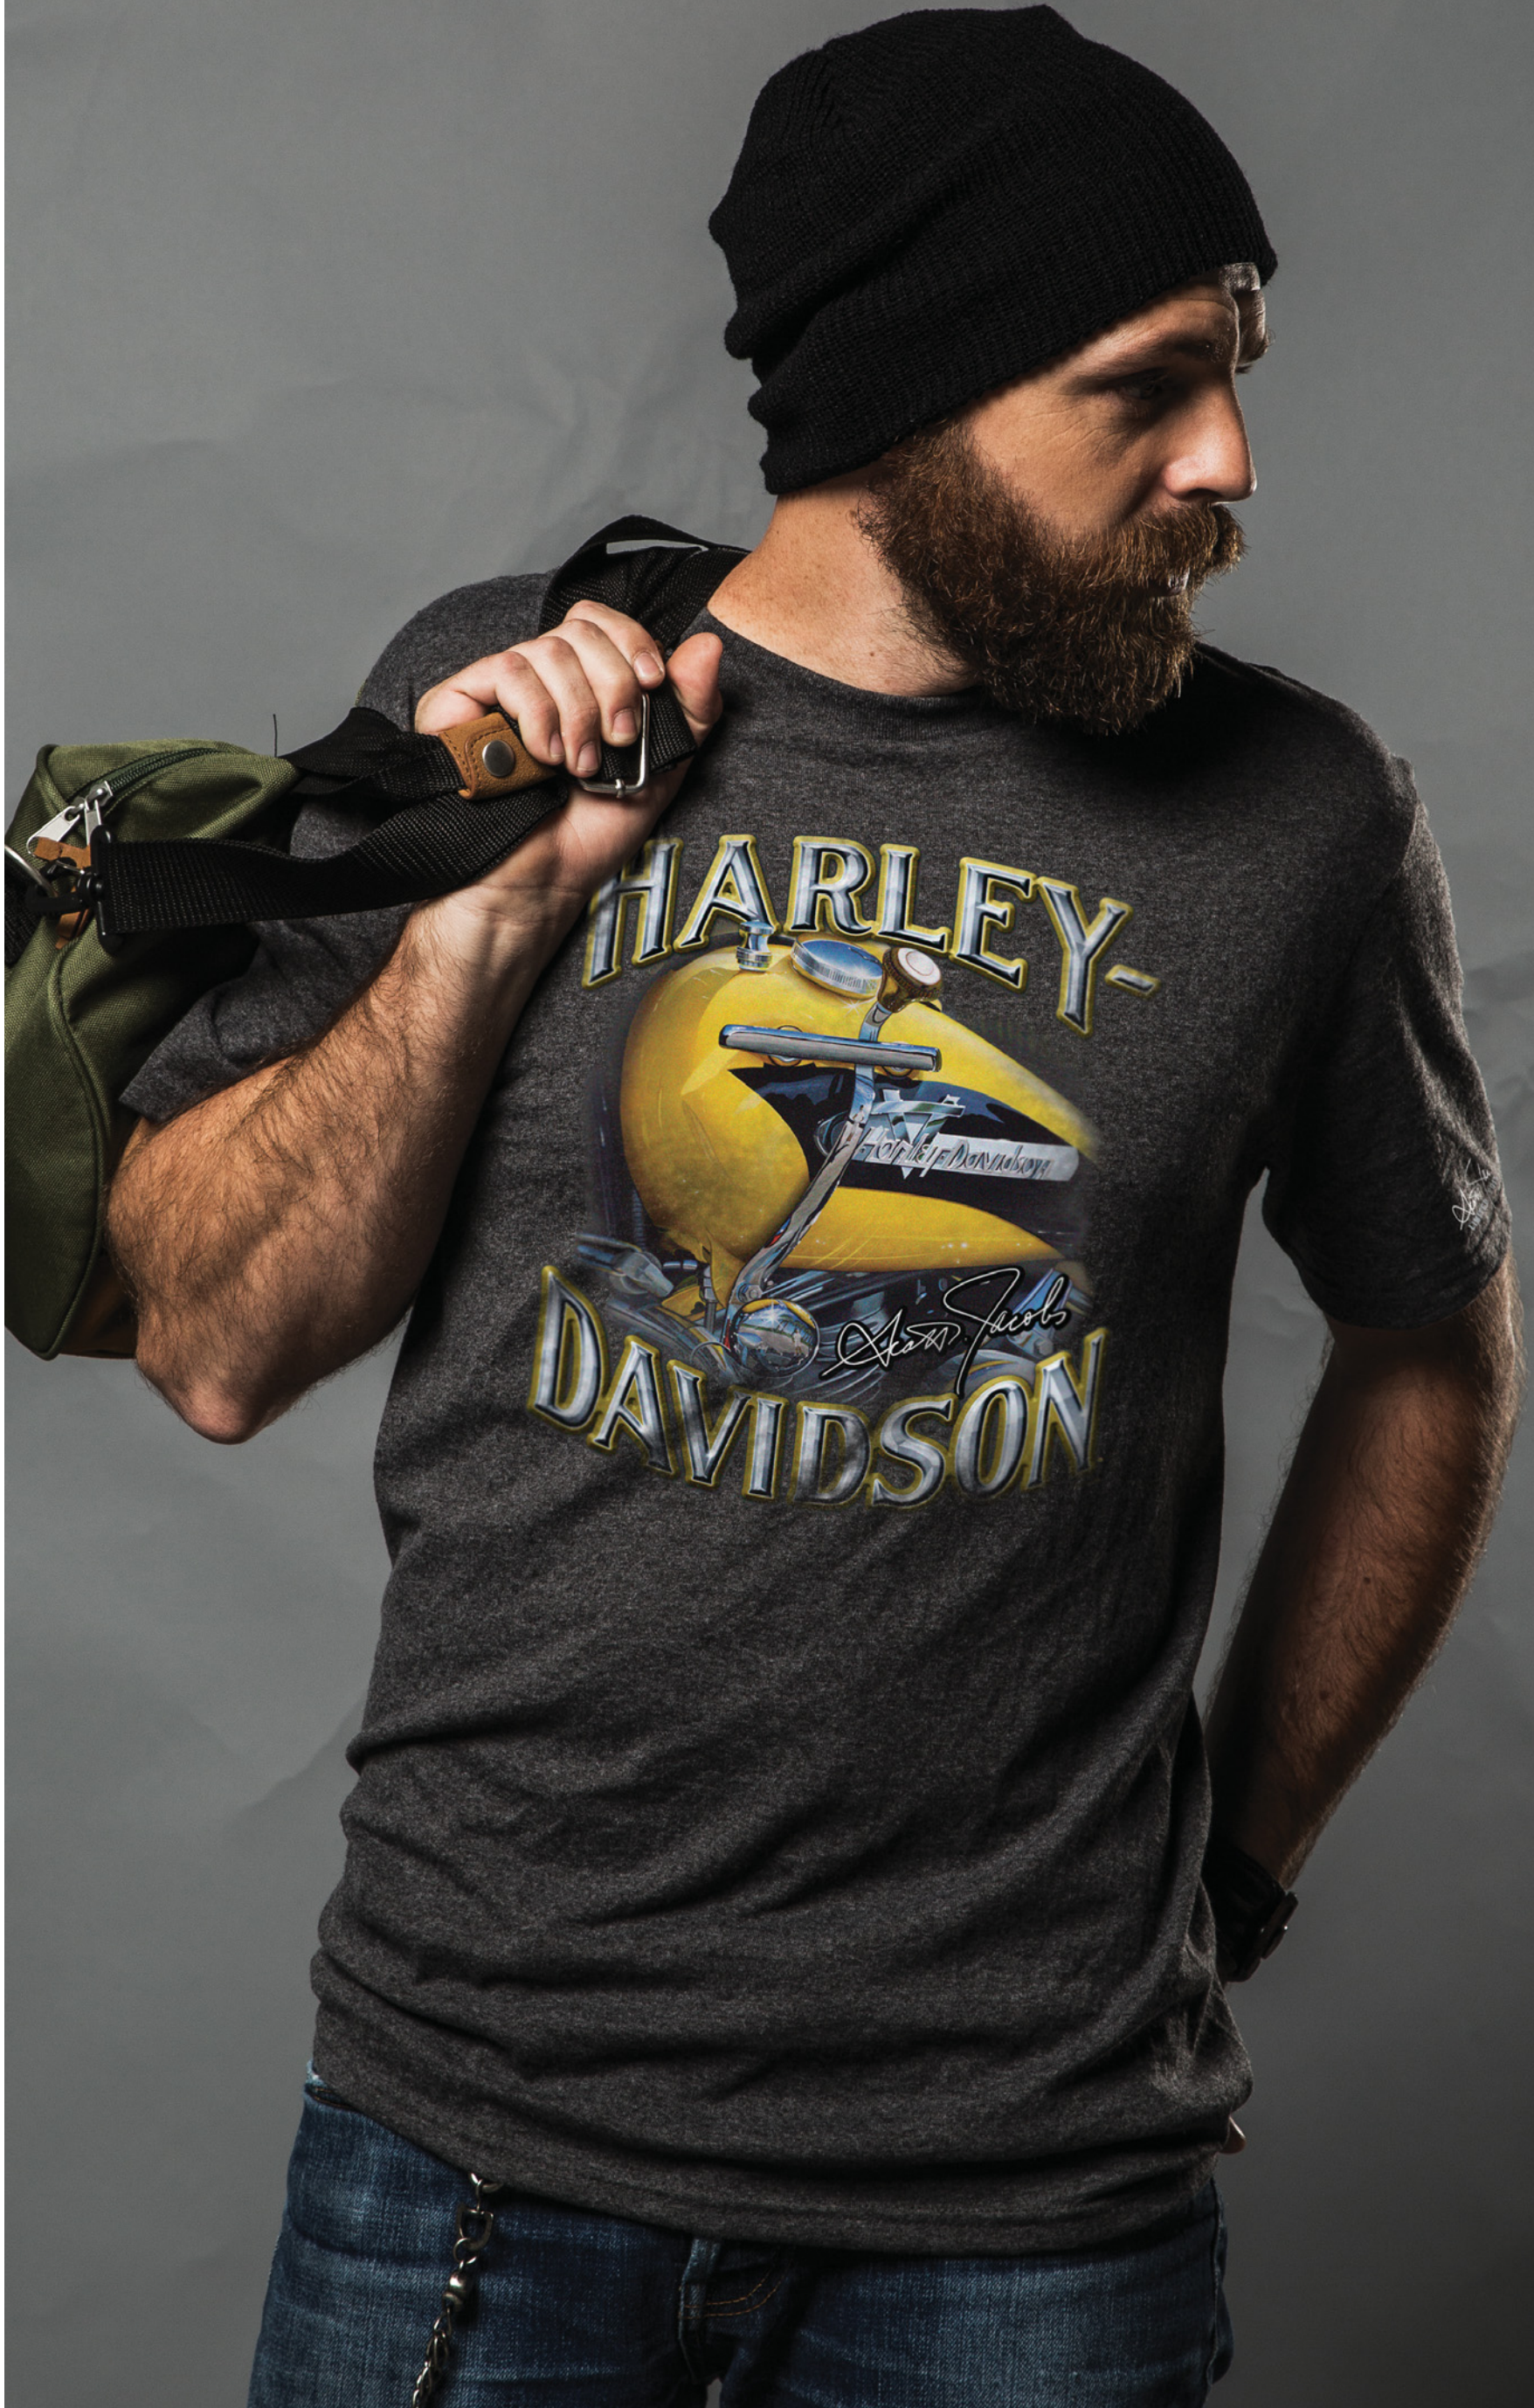

408. 1956 PANHEAD

SHORT SLEEVE CREW NECK JERSEY TEE
5504: S-XL; 55X4: 2XL-3XL; 5XX4: 4XL-5XL
CHARCOAL HEATHER (HC59)